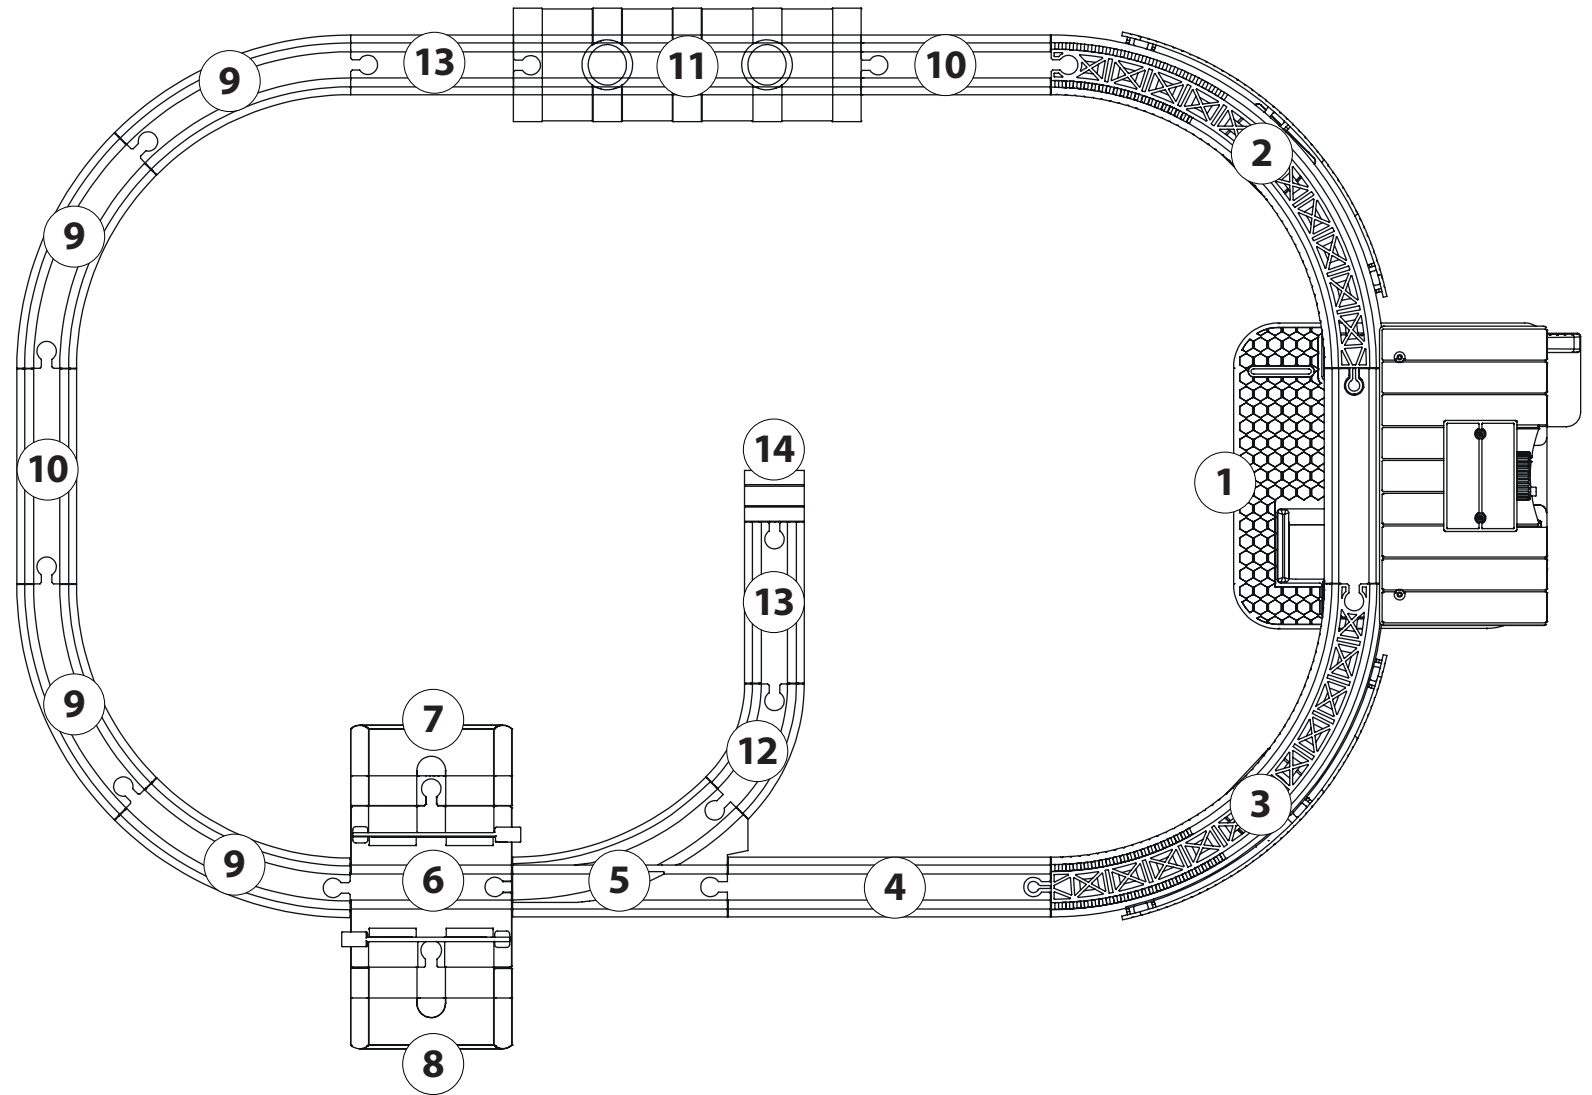

BRIO®

Central Station Set
33989

Designed by BRIO AB in Sweden 2021 (publ). Manufactured for BRIO AB (publ), Box 305, SE-201 23 Malmö, Sweden. ©BRIO AB (publ), Sweden 2021. Made in China. This product and its packaging are protected by intellectual Property Laws of many countries. Violators will be prosecuted. Retain this package for future reference. Please contact above address in case of events. Bitte bewahren Sie diese Informationen für spätere Referenzzwecke auf. Informations à conserver. Conservate la confezione per futuri riferimenti. Conforms to the Safety Requirements of EN71 and ASTM F963. Conforme aux exigences de sécurité EN71 et ASTM F963.