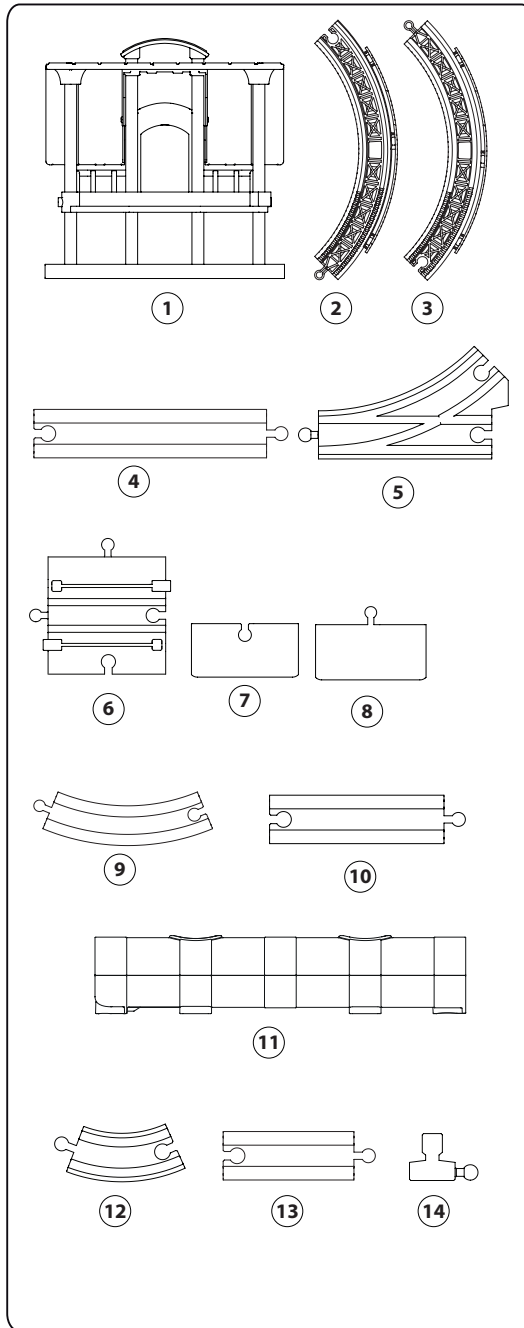

BRIO®

Central Station Set
33989

Designed by BRIO AB in Sweden 2021 (publ). Manufactured for BRIO AB (publ), Box 305, SE-201 23 Malmö, Sweden. ©BRIO AB (publ), Sweden 2021. Made in China. This product and its packaging are protected by intellectual Property Laws of many countries. Violators will be prosecuted. Retain this package for future reference. Please contact above address in case of events. Bitte bewahren Sie diese Informationen für spätere Referenzzwecke auf. Informations à conserver. Conservate la confezione per futuri riferimenti. Conforms to the Safety Requirements of EN71 and ASTM F963. Conforme aux exigences de sécurité EN71 et ASTM F963.